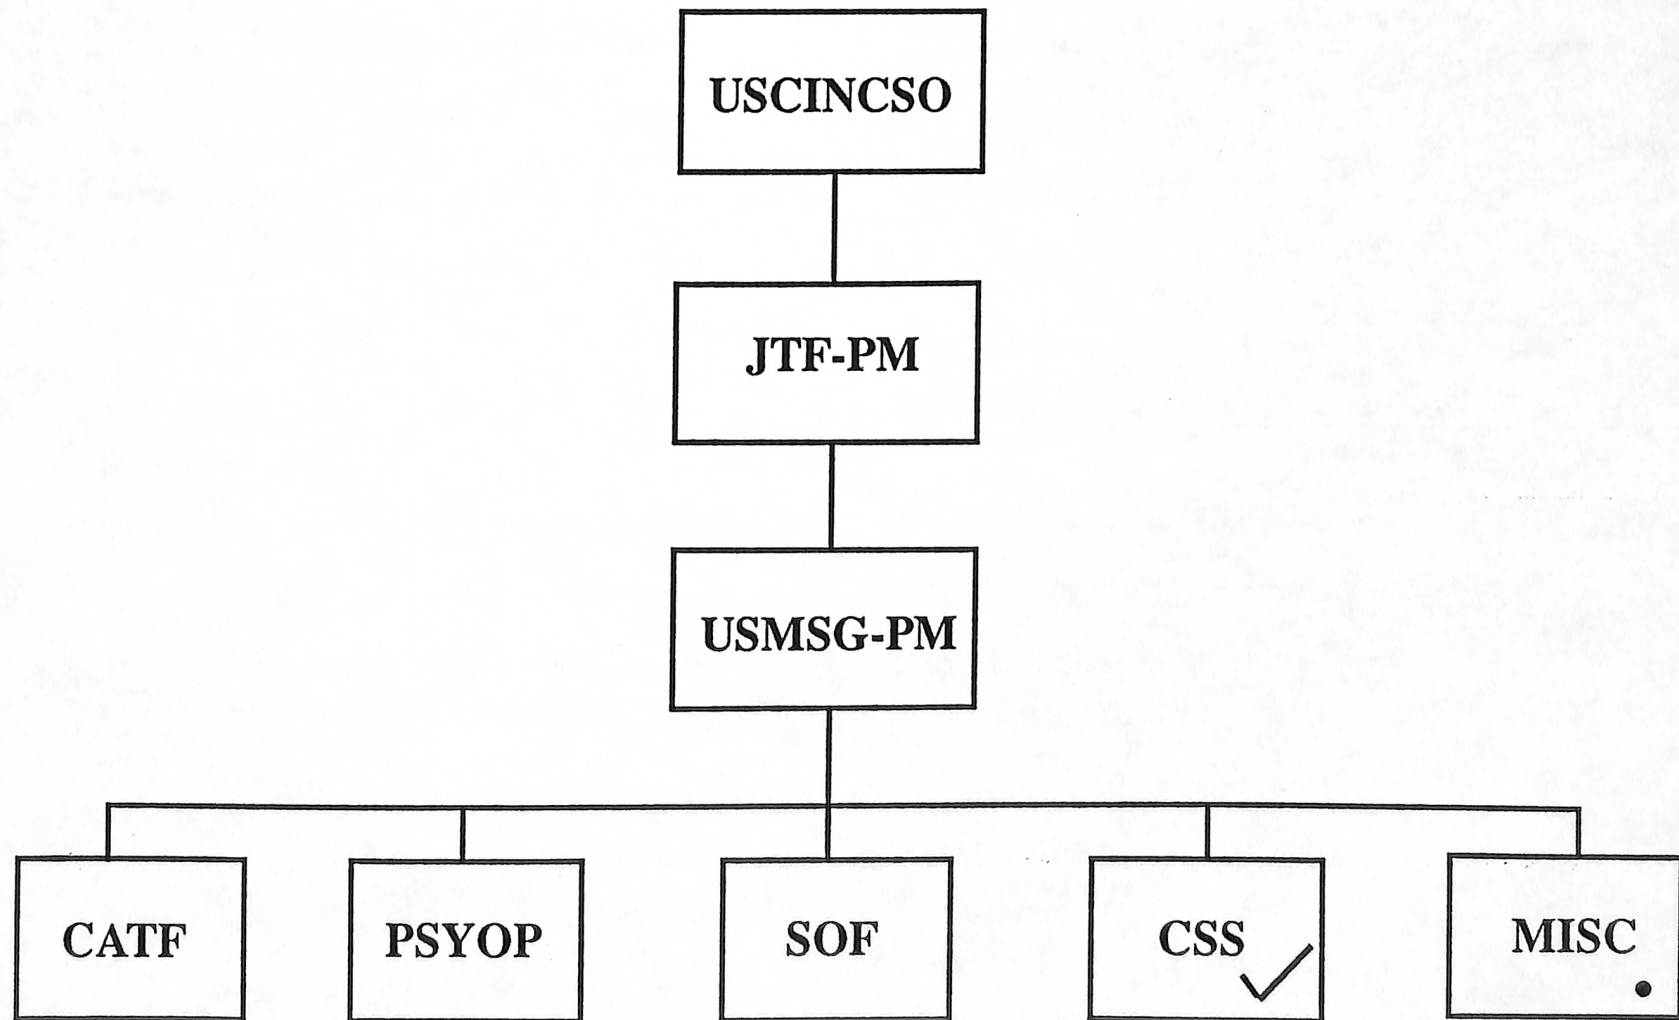

U.S. MILITARY SUPPORT GROUP - PANAMA

✓ SUPPORTED BY USARSO CSS UNITS

• TBD