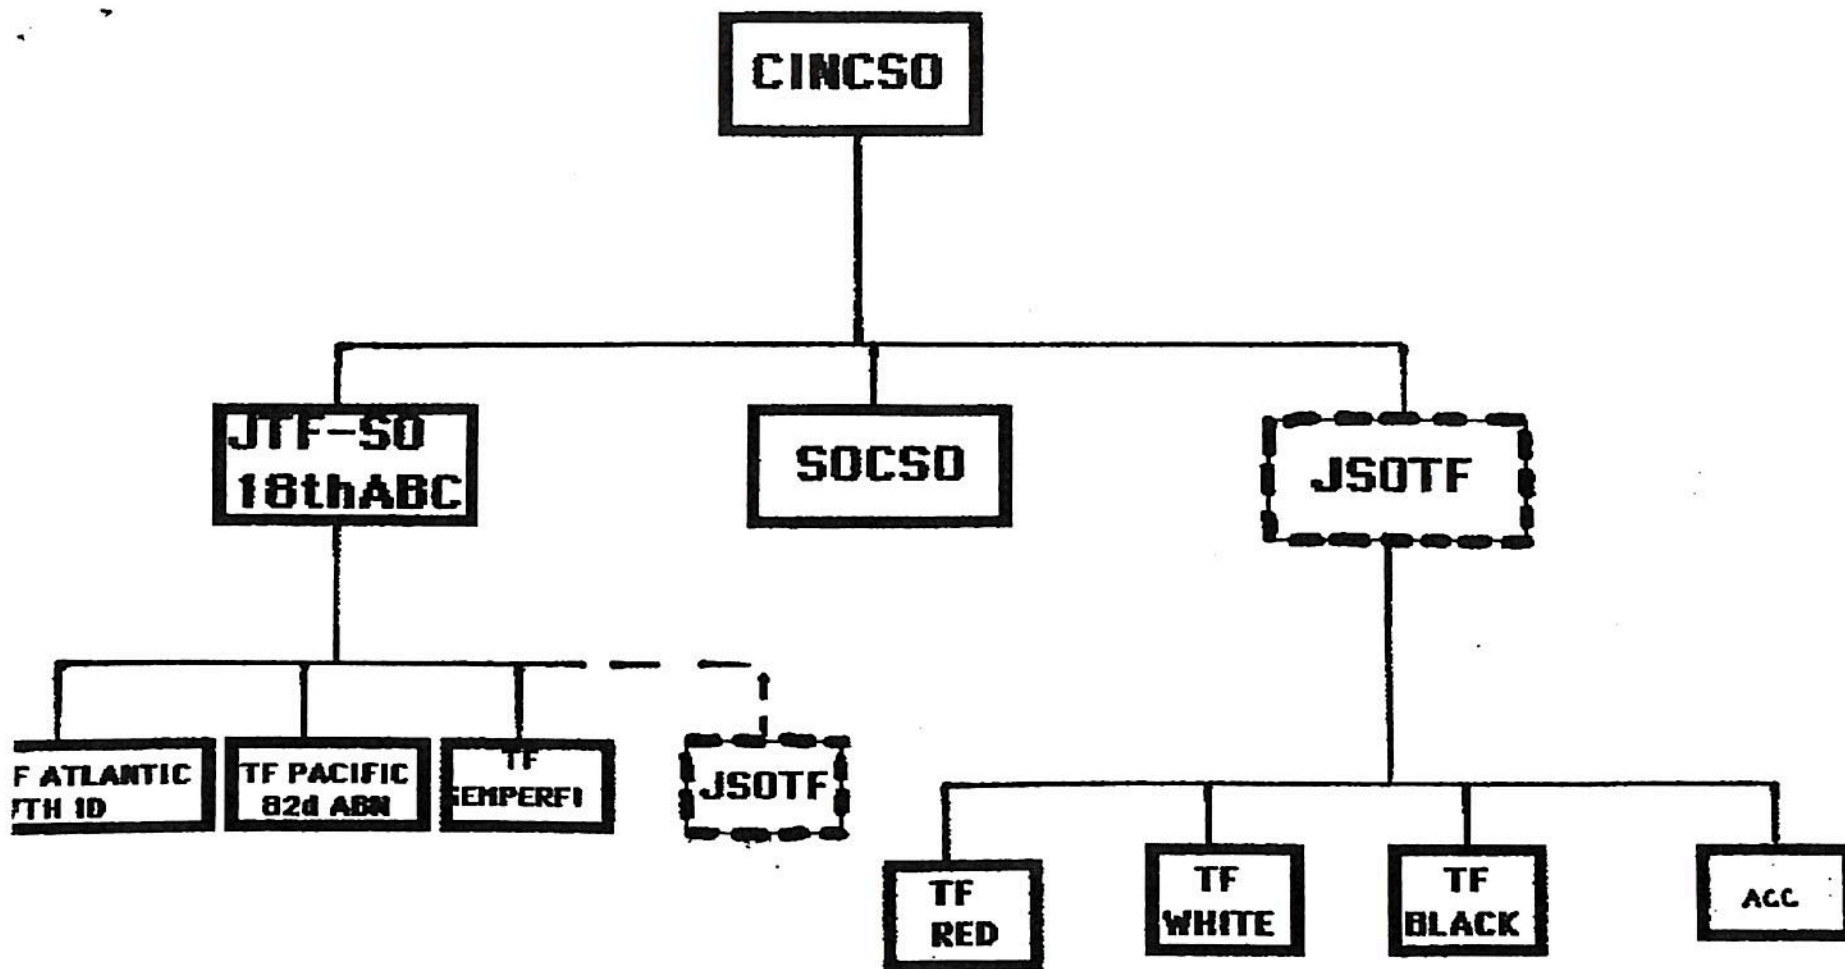

SECRET

TASK ORGANIZATION

COMJSOTF	TF RED	TF WHITE COMNAVSPECWARGRU TWO	TF BLACK
	75TH RGR RGR	NSWTG (-) (NSWG TWO)	SOC SO
	RRF 1 RGR BN	SEAL PLT (4)	3-7TH SFG(-)
	RRF 2 RGR BN	ELE CCT	A/1-7 SFG
	RRF 3 RGR BN	ELE 4TH POG	NSWU-8; O/O ATTACHED
	ELE CCT	(1 x HB TM)	TO TF WHITE
	ELE 4TH POG	AC-130 (1) DS	ELE CCT
	(6 x HB TMS)	SBU-26	617TH SOAD
	ELE 96TH CAB		ELE 228TH AVN BN
	(3 x CA TMS)		ELE CCT
	ELE 160 SOAG		ELE 4TH POG
	AH-6 (2) DS		(1 x HB TM)
	AC-130 (1) DS		AC-130 (1) DS

PLT/CO/3-73D AR (ABN)

PLT/CO/MARFOR (LAV)

1/A/7TH ENGR BN

504TH MP CO (-)

ELE CCT

ELE 4TH POG

(1 x HB TM)

Army Special Operations Command

SECRET

UNCLASSIFIED

COMMAND RELATIONSHIP (H-HOUR)

UNCLASSIFIED